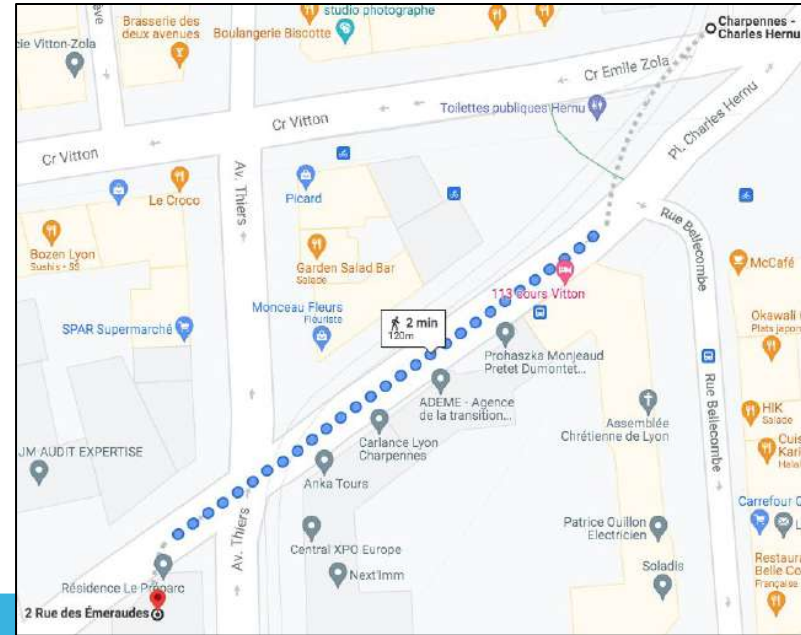

Welcome to the residence Préparc

The residence is ideally situated in the 6th arrondissement of Lyon and is located within 5 minutes walk from the Parc de la Tête d'Or.

There are many local shops and amenities close by.

The kitchenette

It comes equipped with :

- a fridge
- electric hobs
- a sink
- an extractor.

The bathroom

How to get to the residence from Saint-Exupery airport

1. Take the RhôneExpress tramway.
https://www.rhonexpress.fr/presentation/?rub_code=81
You can buy your ticket online in advance, it is usually cheaper.
2. Get off at the Vaulx-en-Velin-La Soie stop. (approx. 20 minutes)
3. Take the metro A (direction Perrache).
4. Get off the metro at Charpennes Charles Hernu (approx. 10 minutes).
5. Walk around to the Préparc residence (approx. 2 minutes).

How to get to the residence from the Perrache SNCF railway station

1. Take the métro A (direction Vaulx-en-Velin La soie).
2. Get off at Charpennes Charles Hernu (approx. 10 minutes).
3. Walk to the Préparc residence. (approx. 2 minutes)

How to get to the residence from Lyon-Part-Dieu SNCF railway station

1. Take the metro B (direction Charpennes).
2. Get off at Charpennes Charles Hernu (approx. 5 minutes).
3. Walk to the Préparc residence (approx. 2 minutes).