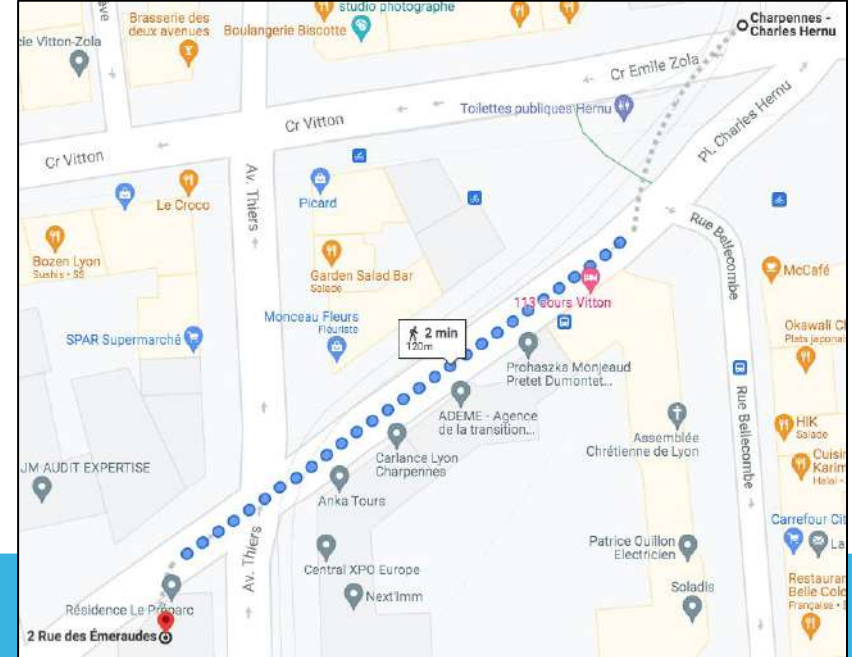

Welcome to the residence Préparc

The residence is ideally situated in the 6th arrondissement of Lyon and is located within 5 minutes walk from the Parc de la Tête d'Or.

There are many local shops and amenities close by.

The kitchenette

It comes equipped with :

- a fridge
- electric hobs
- a sink
- an extractor.

The bathroom

How to get to the residence from Saint-Exupery airport

1. Take the RhôneExpress tramway.
https://www.rhonexpress.fr/presentation/?rub_code=81
You can buy your ticket online in advance, it is usually cheaper.
2. Get off at the Vaulx-en-Velin-La Soie stop. (approx. 20 minutes)
3. Take the metro A (direction Perrache).
4. Get off the metro at Charpennes Charles Hernu (approx. 10 minutes).
5. Walk around to the Préparc residence (approx. 2 minutes).

How to get to the residence from the Perrache SNCF railway station

1. Take the métro A (direction Vaulx-en-Velin La soie).
2. Get off at Charpennes Charles Hernu (approx. 10 minutes).
3. Walk to the Préparc residence. (approx. 2 minutes)

How to get to the residence from Lyon-Part-Dieu SNCF railway station

1. Take the metro B (direction Charpennes).
2. Get off at Charpennes Charles Hernu (approx. 5 minutes).
3. Walk to the Préparc residence (approx. 2 minutes).