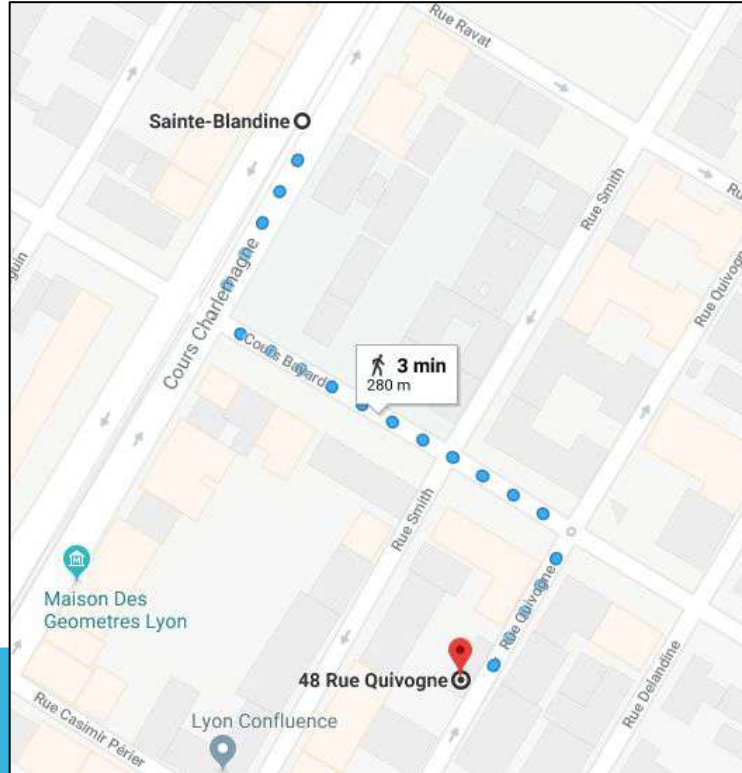

How to get to Inflexyon (2)