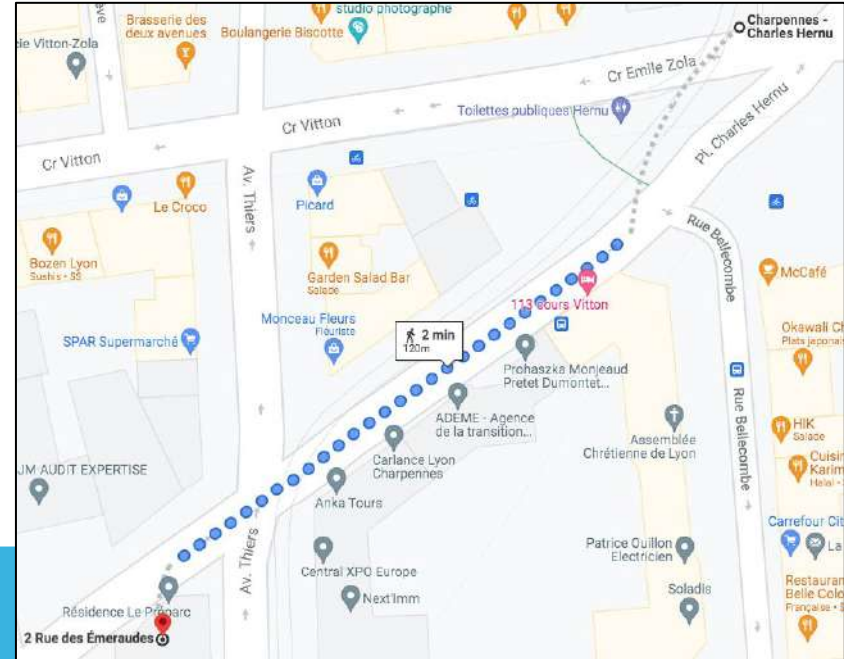

Welcome to the residence Préparc

The residence is ideally situated in the 6th arrondissement of Lyon and is located within 5 minutes walk from the Parc de la Tête d'Or.

There are many local shops and amenities close by.

The kitchenette

It comes equipped with :

- a fridge
- electric hobs
- a sink
- an extractor.

The bathroom

How to get to the residence from Saint-Exupery airport

1. Take the RhôneExpress tramway.
https://www.rhonexpress.fr/presentation/?rub_code=81
You can buy your ticket online in advance, it is usually cheaper.
2. Get off at the Vaulx-en-Velin-La Soie stop. (approx. 20 minutes)
3. Take the metro A (direction Perrache).
4. Get off the metro at Charpennes Charles Hernu (approx. 10 minutes).
5. Walk around to the Préparc residence (approx. 2 minutes).

How to get to the residence from the Perrache SNCF railway station

1. Take the métro A (direction Vaulx-en-Velin La soie).
2. Get off at Charpennes Charles Hernu (approx. 10 minutes).
3. Walk to the Préparc residence. (approx. 2 minutes)

How to get to the residence from Lyon-Part-Dieu SNCF railway station

1. Take the metro B (direction Charpennes).
2. Get off at Charpennes Charles Hernu (approx. 5 minutes).
3. Walk to the Préparc residence (approx. 2 minutes).